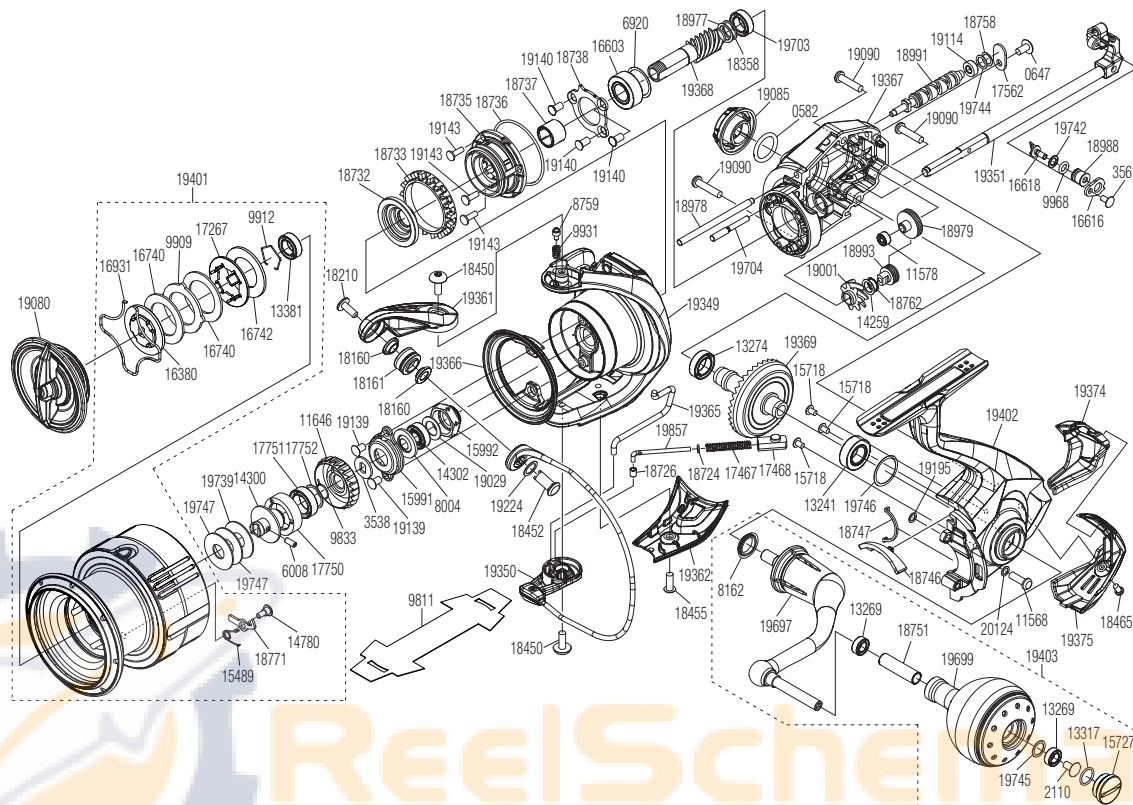

SHIMANO

Vanquish SA-RB

VQ-C5000XG

Please note that the number of adjusting washers may not be the same as shown in the exploded views. (Adjustment will vary with each individual product.)

RD 18735 Roller Clutch Assembly please send the equipment out to after-sales service for replacement of the roller clutch assembly.